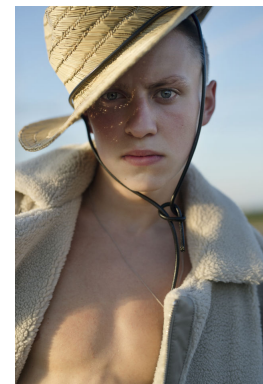

—
STELLA
MODELS
×

www.stellamodels.com

HEIGHT	WAIST	HIPS	SHOES	HAIR	EYES	CHEST
187	78	93	44.5	ASH BLONDE	BLUE/GREEN	94