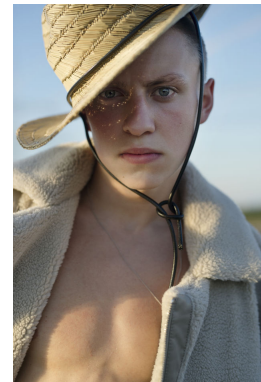

—
STELLA
MODELS
×

www.stellamodels.com

HEIGHT	CHEST	WAIST	HIPS	SUIT	SHOES	HAIR	EYES
187	94	78	93	46.0	44.5	ASH BLONDE	BLUE/GREEN