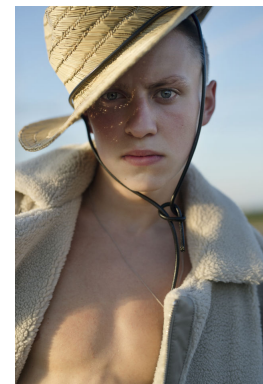

—
STELLA
MODELS
×

www.stellamodels.com

HEIGHT	WAIST	HIPS	SHOES	HAIR	EYES
187	78	93	44.5	ASH BLONDE	BLUE/GREEN