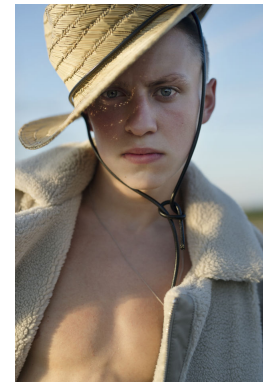

*office@stellamodels.com*

[www.stellamodels.com](http://www.stellamodels.com)

HEIGHT	BUST	DRESS	WAIST	HIPS	SHOES	HAIR	EYES
187			78	93	44.5	ASH BLONDE	BLUE/GREEN