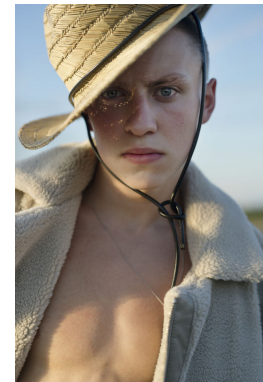

—  
STELLA  
MODELS  
×

[www.stellamodels.com](http://www.stellamodels.com)

HEIGHT	WAIST	HIPS	SHOES	HAIR	EYES	CHEST
187	78	93	44.5	ASH BLONDE	BLUE/GREEN	94