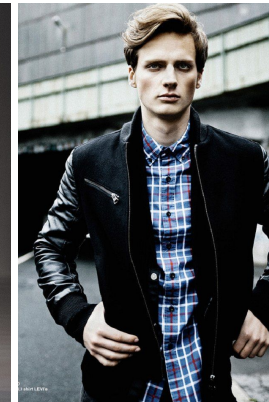

MAX SEETH

T: +43 1 586 90 27

office@stellamodels.com

STELLA
MODELS

www.stellamodels.com