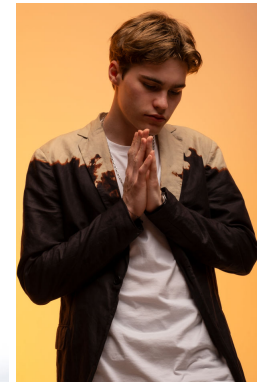

office@stellamodels.com

www.stellamodels.com

HEIGHT	CHEST	WAIST	HIPS	SUIT	SHOES	HAIR	EYES
180	88	69	89	48.0	42.5	CHESTNUT	BLUE