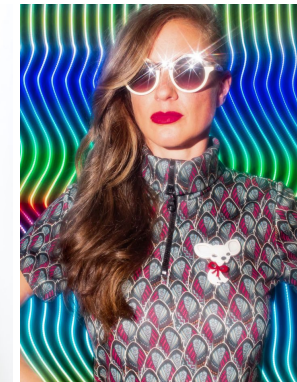

STELLA  
MODELS

www.stellamodels.com

HEIGHT	BUST	DRESS	WAIST	HIPS	SHOES	HAIR	EYES
174	90	34-36	74	98	41.0	DARK BLONDE	GREEN