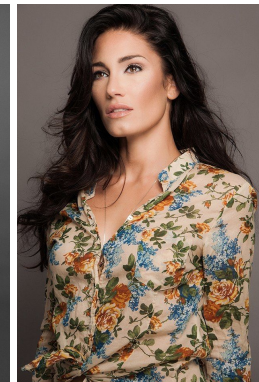

—
STELLA
MODELS
×

www.stellamodels.com

HEIGHT	BUST	DRESS	WAIST	HIPS	SHOES	HAIR	EYES
173	88	36	61	90	37.5	BROWN	BROWN