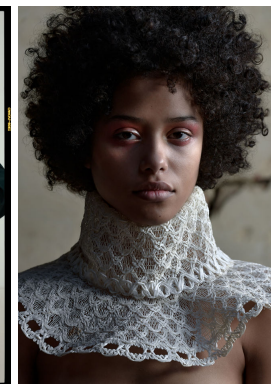

—
STELLA
MODELS
×

www.stellamodels.com

HEIGHT	BUST	DRESS	WAIST	HIPS	SHOES	HAIR	EYES
173	79	34-36	60	88	38.5	BLACK	BLACK