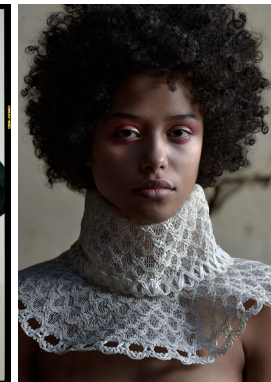

—
STELLA
MODELS
×

www.stellamodels.com

HEIGHT	BUST	DRESS	WAIST	HIPS	SHOES	HAIR	EYES
173	79	34-36	60	88	38.5	BLACK	BLACK