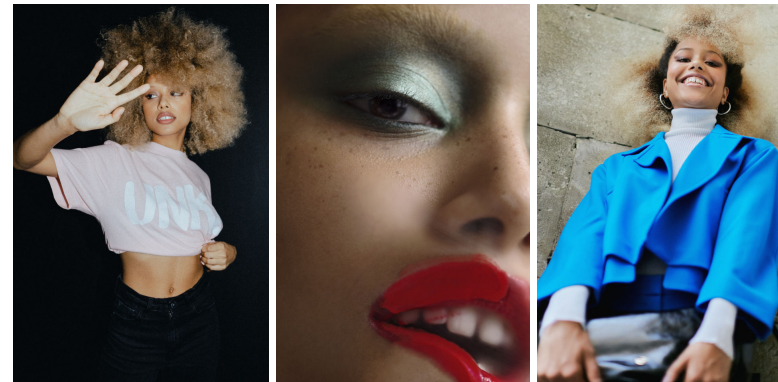

—  
STELLA  
MODELS  
×

[www.stellamodels.com](http://www.stellamodels.com)

HEIGHT	BUST	DRESS	WAIST	HIPS	SHOES	HAIR	EYES
173	79	34-36	60	88	38.5	BLACK	BLACK