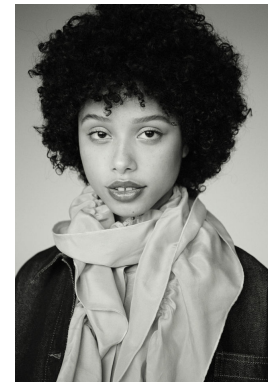

—
STELLA
MODELS
×

www.stellamodels.com

HEIGHT	BUST	DRESS	WAIST	HIPS	SHOES	HAIR	EYES
173	79	34-36	60	88	38.5	BLACK	BLACK