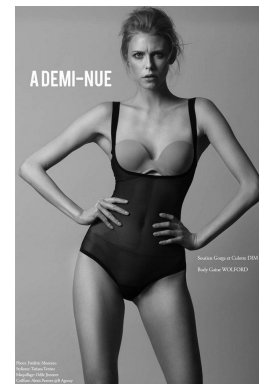

STELLA
MODELS

www.stellamodels.com

HEIGHT	BUST	DRESS	WAIST	HIPS	SHOES	HAIR	EYES
178	80	34	59	88	39.5	BLONDE	BLUE