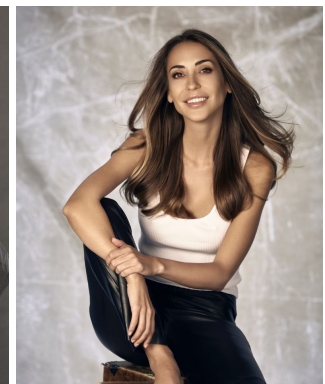

—  
STELLA  
MODELS  
×

[www.stellamodels.com](http://www.stellamodels.com)

HEIGHT	BUST	DRESS	WAIST	HIPS	SHOES	HAIR	EYES
170	87	34	64	91	37.0	BROWN	HAZEL