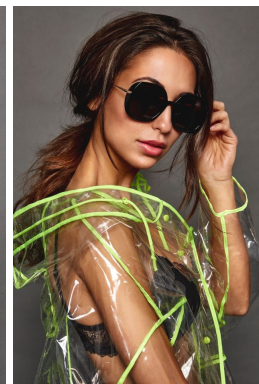

MERY CABEZUELO

T: +436645129497

*office@stellamodels.com*

—  
STELLA  
MODELS  
×

[www.stellamodels.com](http://www.stellamodels.com)

MERY CABEZUELO

T: +436645129497

*office@stellamodels.com*

—  
STELLA  
MODELS  
×

[www.stellamodels.com](http://www.stellamodels.com)

HEIGHT	BUST	DRESS	WAIST	HIPS	SHOES	HAIR	EYES
170	87	34	64	91	37.0	BROWN	HAZEL