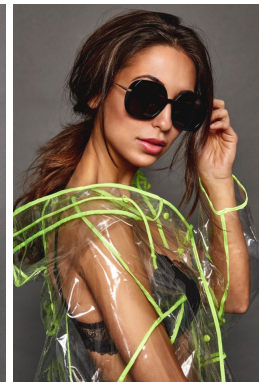

HEIGHT	BUST	DRESS	WAIST	HIPS	SHOES	HAIR	EYES
170	87	34	64	91	37.0	BROWN	HAZEL