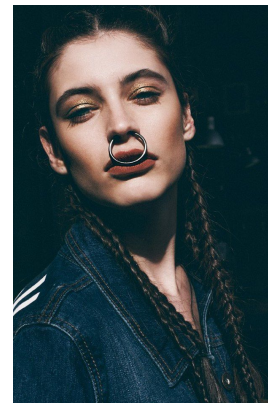

office@stellamodels.com

www.stellamodels.com

HEIGHT	BUST	DRESS	WAIST	HIPS	SHOES	HAIR	EYES
174	86	36	60	89	39.0	BROWN	BLUE/GREEN