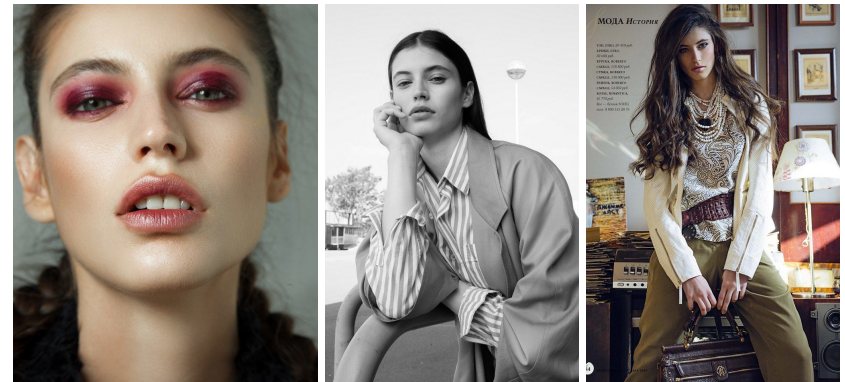

office@stellamodels.com

www.stellamodels.com

HEIGHT	BUST	DRESS	WAIST	HIPS	SHOES	HAIR	EYES
174	86	36	60	89	39.0	BROWN	BLUE/GREEN