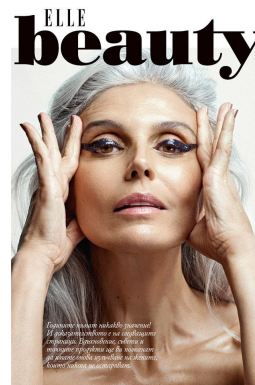

office@stellamodels.com

www.stellamodels.com

| HEIGHT | BUST | DRESS | WAIST | HIPS | SHOES | HAIR | EYES |
|--------|------|-------|-------|------|-------|-------|-------|
| 171 | 88 | 36 | 60 | 88 | 38.0 | BROWN | BROWN |