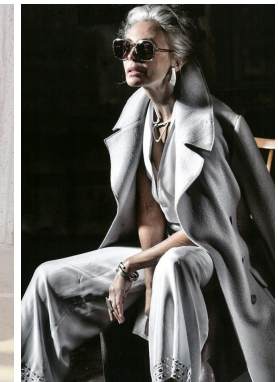

HEIGHT	BUST	DRESS	WAIST	HIPS	SHOES	HAIR	EYES
171	88	36	60	88	38.0	BROWN	BROWN