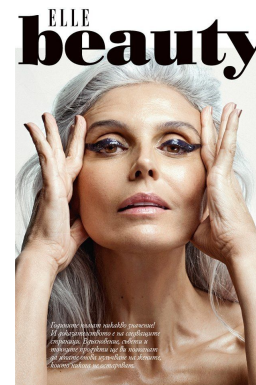

office@stellamodels.com

www.stellamodels.com

HEIGHT	BUST	DRESS	WAIST	HIPS	SHOES	HAIR	EYES
171	88	36	60	88	38.0	BROWN	BROWN