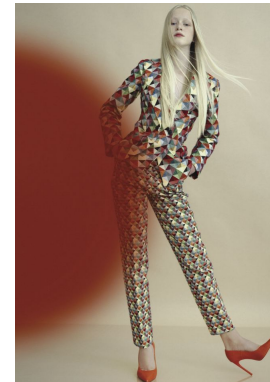

STELLA
MODELS

www.stellamodels.com

HEIGHT	BUST	DRESS	WAIST	HIPS	SHOES	HAIR	EYES
176	80	36	62	85	40.0	BLONDE	BLUE