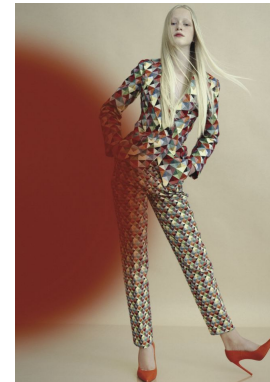

—  
STELLA  
MODELS  
×

[www.stellamodels.com](http://www.stellamodels.com)

HEIGHT	BUST	DRESS	WAIST	HIPS	SHOES	HAIR	EYES
176	80	36	62	85	40.0	BLONDE	BLUE