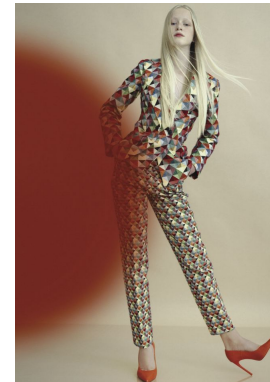

STELLA
MODELS

www.stellamodels.com

| HEIGHT | BUST | DRESS | WAIST | HIPS | SHOES | HAIR | EYES |
|--------|------|-------|-------|------|-------|--------|------|
| 176 | 80 | 36 | 62 | 85 | 40.0 | BLONDE | BLUE |