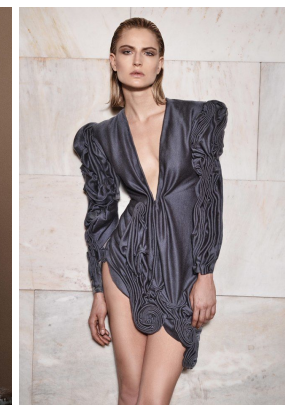

*office@stellamodels.com*

[www.stellamodels.com](http://www.stellamodels.com)

HEIGHT	BUST	DRESS	WAIST	HIPS	SHOES	HAIR	EYES
180		36			41.0	BLONDE	BLUE