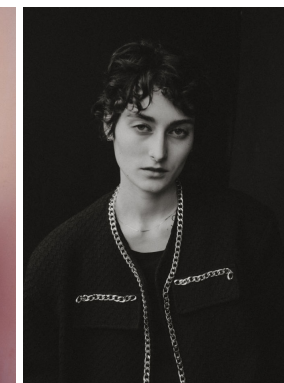

HEIGHT	BUST	DRESS	WAIST	HIPS	SHOES	HAIR	EYES
175	82	34	60	90	41.0	BROWN	GREEN