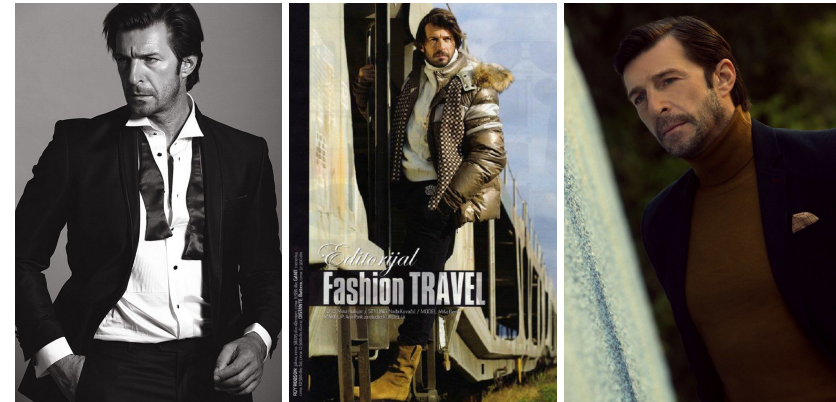

office@stellamodels.com

www.stellamodels.com

HEIGHT	BUST	DRESS	WAIST	HIPS	SHOES	HAIR	EYES
188			92		45.0	BROWN	BLUE