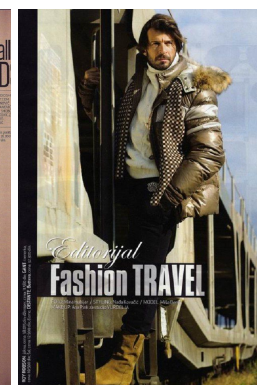

office@stellamodels.com

www.stellamodels.com

HEIGHT	BUST	DRESS	WAIST	HIPS	SHOES	HAIR	EYES
188			92		45.0	BROWN	BLUE