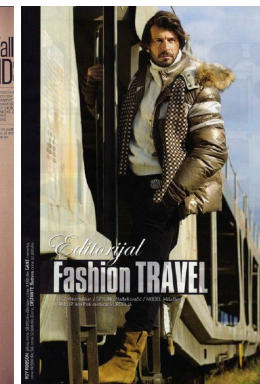

office@stellamodels.com

www.stellamodels.com

HEIGHT	WAIST	SHOES	HAIR	EYES
188	92	45.0	BROWN	BLUE