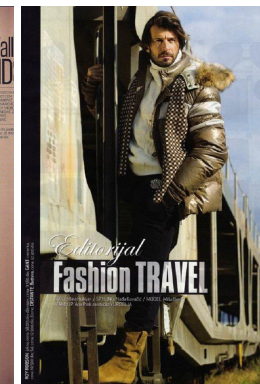

office@stellamodels.com

www.stellamodels.com

HEIGHT	CHEST	WAIST	SHOES	HAIR	EYES
188	110	92	45.0	BROWN	BLUE