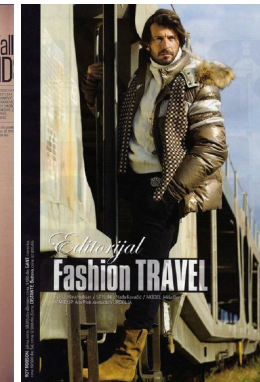

office@stellamodels.com

www.stellamodels.com

HEIGHT	WAIST	SHOES	HAIR	EYES	CHEST
188	92	45.0	BROWN	BLUE	110