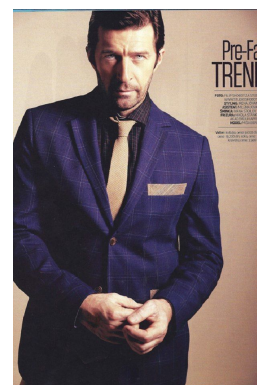

office@stellamodels.com

www.stellamodels.com

HEIGHT	BUST	DRESS	WAIST	HIPS	SHOES	HAIR	EYES
188			92		45.0	BROWN	BLUE