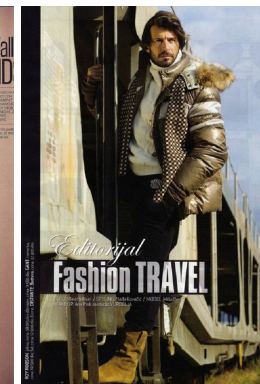

office@stellamodels.com

www.stellamodels.com

HEIGHT	WAIST	SHOES	HAIR	EYES	CHEST
188	92	45.0	BROWN	BLUE	110