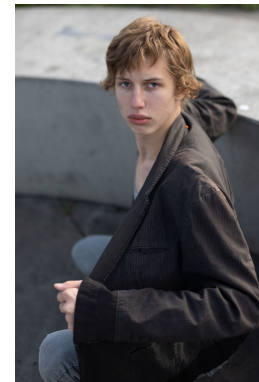

HEIGHT	WAIST	HIPS	SHOES	HAIR	EYES
196	68	93	46.5	DARK BLONDE	BLUE