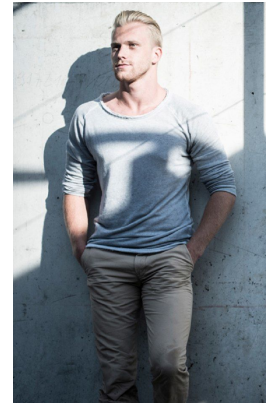

—
STELLA
MODELS
×

www.stellamodels.com

HEIGHT	BUST	DRESS	WAIST	HIPS	SHOES	HAIR	EYES
180			78	96	42.5	BLONDE	BLUE/GREEN