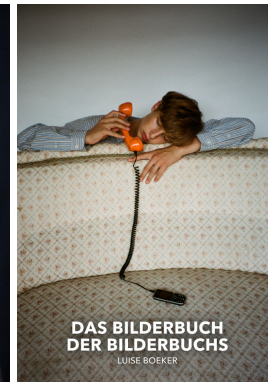

—  
STELLA  
MODELS  
×

[www.stellamodels.com](http://www.stellamodels.com)

HEIGHT	WAIST	HIPS	SHOES	HAIR	EYES
190	68	93	46.0	DARK BLONDE	BLUE