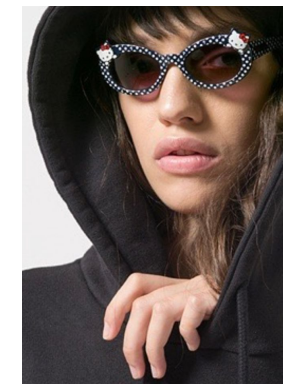

STELLA
MODELS

www.stellamodels.com

HEIGHT	BUST	DRESS	WAIST	HIPS	SHOES	HAIR	EYES
180	83	34	60	87	41.5	BROWN	BROWN