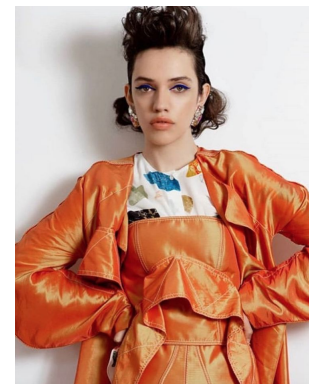

—
STELLA
MODELS
×

www.stellamodels.com

HEIGHT	BUST	DRESS	WAIST	HIPS	SHOES	HAIR	EYES
180	83	34	60	87	41.5	BROWN	BROWN