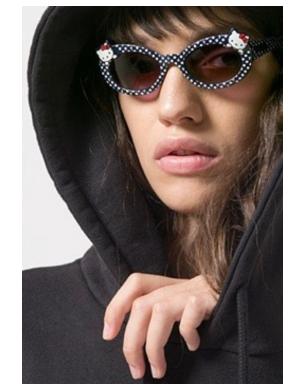

—
STELLA
MODELS
×

www.stellamodels.com

HEIGHT	BUST	DRESS	WAIST	HIPS	SHOES	HAIR	EYES
180	83	34	60	87	41.5	BROWN	BROWN