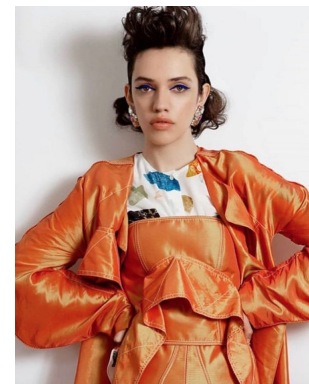

STELLA
MODELS

www.stellamodels.com

HEIGHT	BUST	DRESS	WAIST	HIPS	SHOES	HAIR	EYES
180	83	34	60	87	41.5	BROWN	BROWN