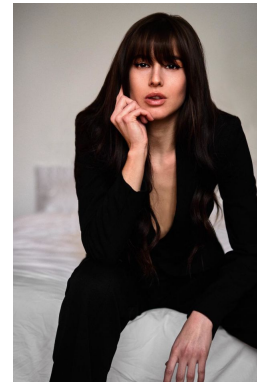

HEIGHT	BUST	DRESS	WAIST	HIPS	SHOES	HAIR	EYES
170	82	34	62	90	37.0	DARK BROWN	BROWN