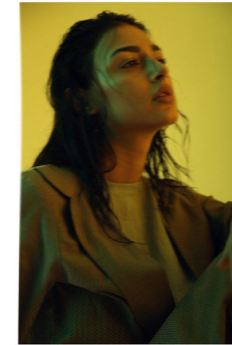

office@stellamodels.com

www.stellamodels.com

HEIGHT	BUST	DRESS	WAIST	HIPS	SHOES	HAIR	EYES
176	84		61	91	39.0	BROWN	BROWN