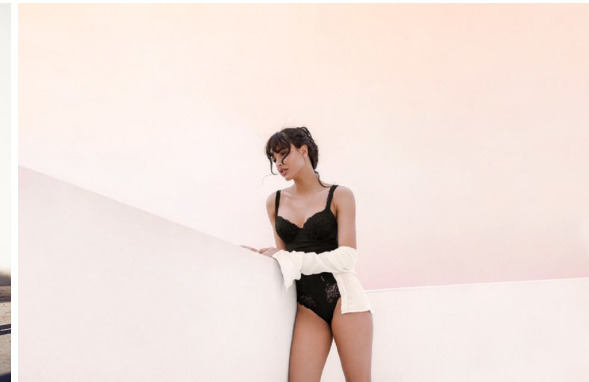

office@stellamodels.com

www.stellamodels.com

HEIGHT	BUST	DRESS	WAIST	HIPS	SHOES	HAIR	EYES
176	84		61	91	39.0	BROWN	BROWN