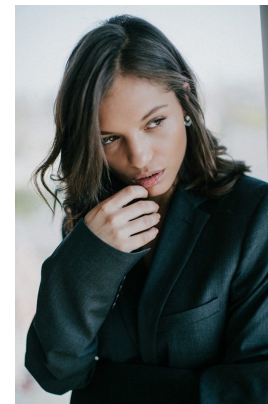

www.stellamodels.com

—
STELLA
MODELS
×

HEIGHT	BUST	DRESS	WAIST	HIPS	SHOES	HAIR	EYES
172	86	34	60	86	38.0	BROWN	GREEN/BROWN