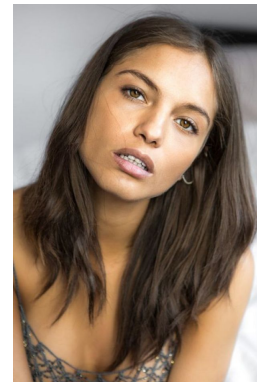

—
STELLA
MODELS
×

www.stellamodels.com

HEIGHT	BUST	DRESS	WAIST	HIPS	SHOES	HAIR	EYES
172	86	34	60	86	38.0	BROWN	GREEN/BROWN