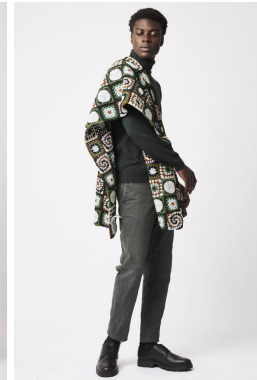

*office@stellamodels.com*

[www.stellamodels.com](http://www.stellamodels.com)

HEIGHT	CHEST	WAIST	HIPS	SUIT	SHOES	HAIR	EYES
186	92	76	92	48.0	43.0	DARK BLACK	BROWN