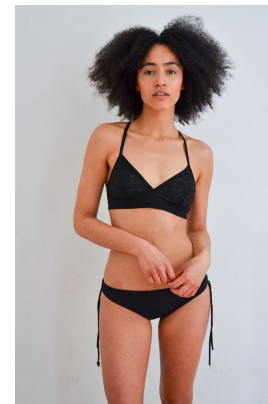

office@stellamodels.com

www.stellamodels.com

HEIGHT	BUST	DRESS	WAIST	HIPS	SHOES	HAIR	EYES
172	84	36	64	94	39.0	BROWN	BROWN