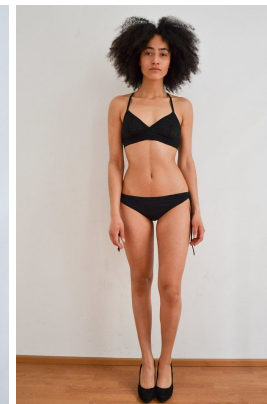

office@stellamodels.com

www.stellamodels.com

HEIGHT	BUST	DRESS	WAIST	HIPS	SHOES	HAIR	EYES
172	84	36	64	94	39.0	BROWN	BROWN