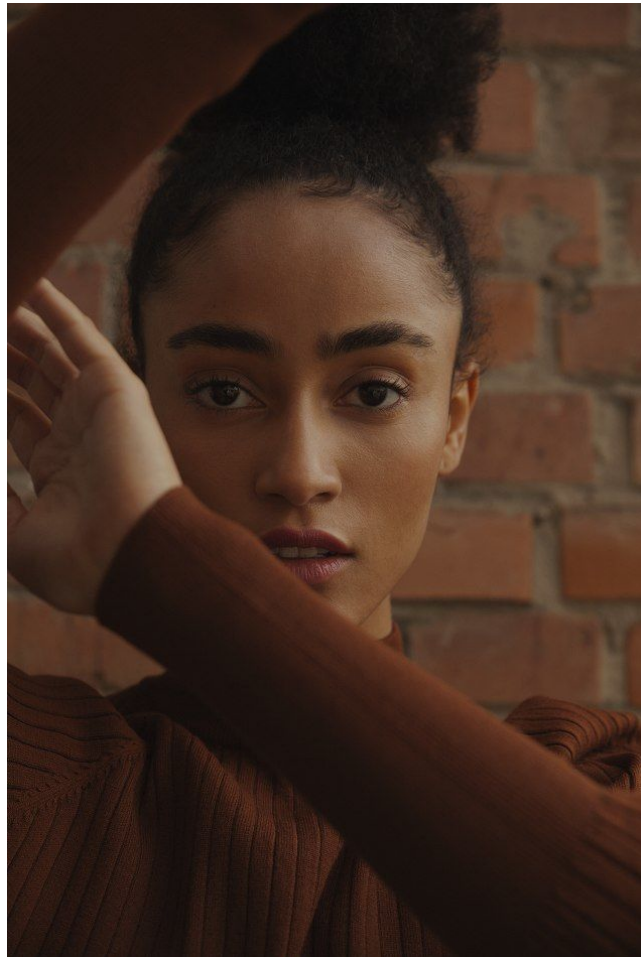

STELLA
MODELS

NANCHE

T: +43 1 586 90 27

office@stellamodels.com

www.stellamodels.com

STELLA
MODELS

NANCHE

T: +43 1 586 90 27

office@stellamodels.com

www.stellamodels.com