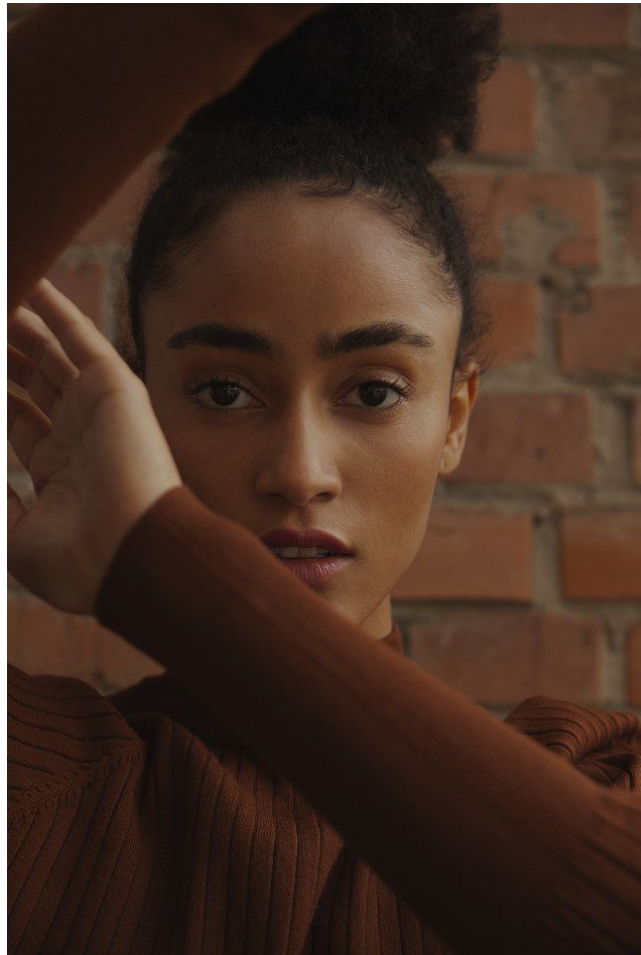

office@stellamodels.com

www.stellamodels.com

HEIGHT	BUST	DRESS	WAIST	HIPS	SHOES	HAIR	EYES
172	84	36	64	94	39.0	BROWN	BROWN