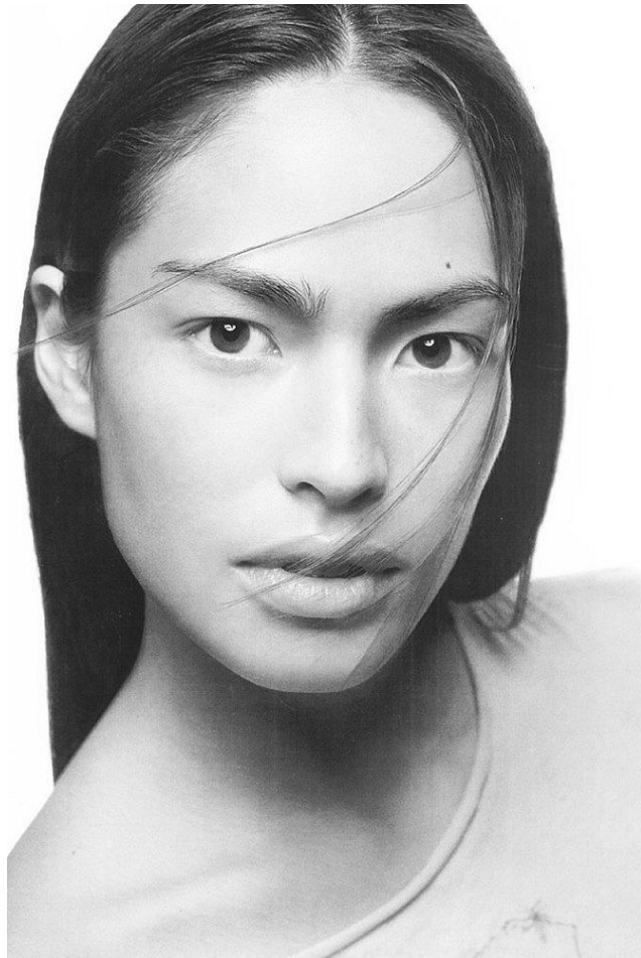

—
STELLA
MODELS
×

NANDA

T: +43 1 586 90 27

office@stellamodels.com

www.stellamodels.com