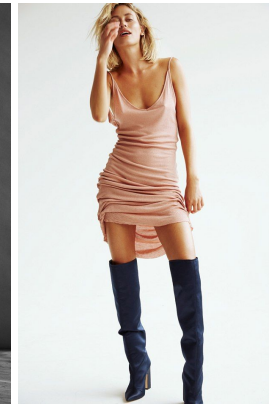

—
STELLA
MODELS
×

www.stellamodels.com

HEIGHT	BUST	DRESS	WAIST	HIPS	SHOES	HAIR	EYES
174	81	36	61	88	37.0	BLONDE	GREEN