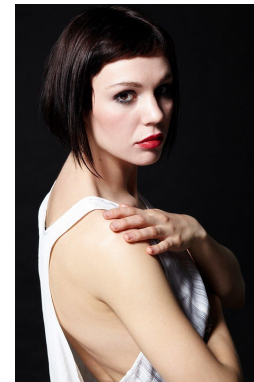

office@stellamodels.com

www.stellamodels.com

HEIGHT	BUST	DRESS	WAIST	HIPS	SHOES	HAIR	EYES
180	85	36	65	88	40.0	LIGHT BROWN	BROWN