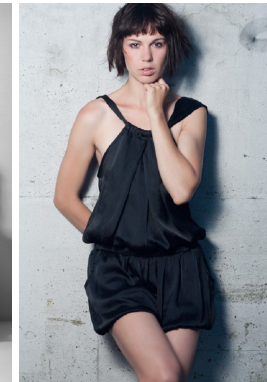

office@stellamodels.com

www.stellamodels.com

HEIGHT	BUST	DRESS	WAIST	HIPS	SHOES	HAIR	EYES
180	85	36	65	88	40.0	LIGHT BROWN	BROWN