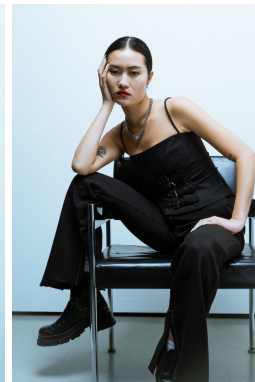

HEIGHT	DRESS	SHOES	HAIR	EYES
168	36	39.0	BLACK	BROWN