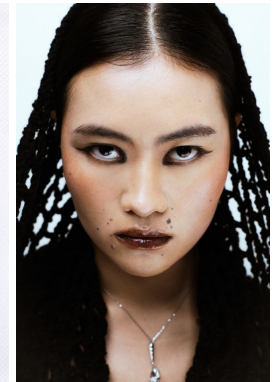

HEIGHT	DRESS	SHOES	HAIR	EYES
168	36	39.0	BLACK	BROWN