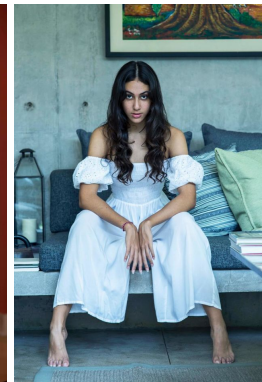

HEIGHT	BUST	DRESS	WAIST	HIPS	SHOES	HAIR	EYES
181	83	34	60	92	41.5	DARK BROWN	BROWN