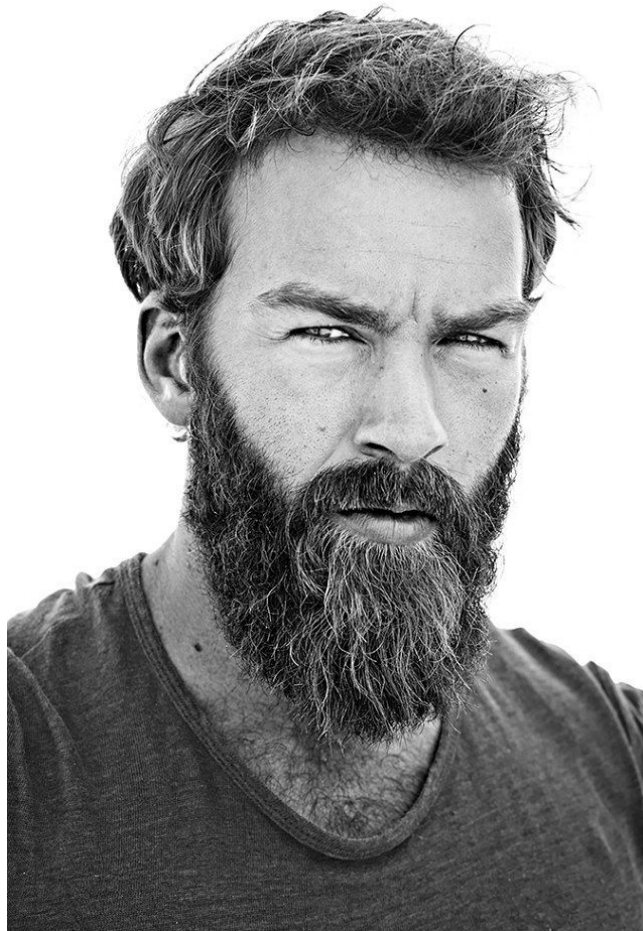

NICHOLAS PETERS

T: +43 1 586 90 27

office@stellamodels.com

—
STELLA
MODELS
×

www.stellamodels.com