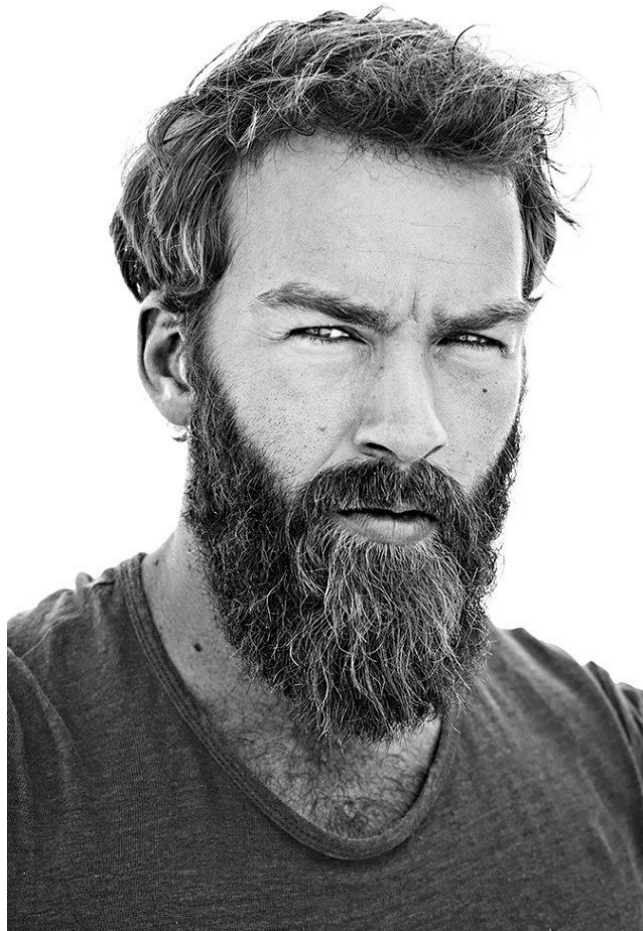

NICHOLAS PETERS

T: +43 1 586 90 27

office@stellamodels.com

STELLA
MODELS

www.stellamodels.com