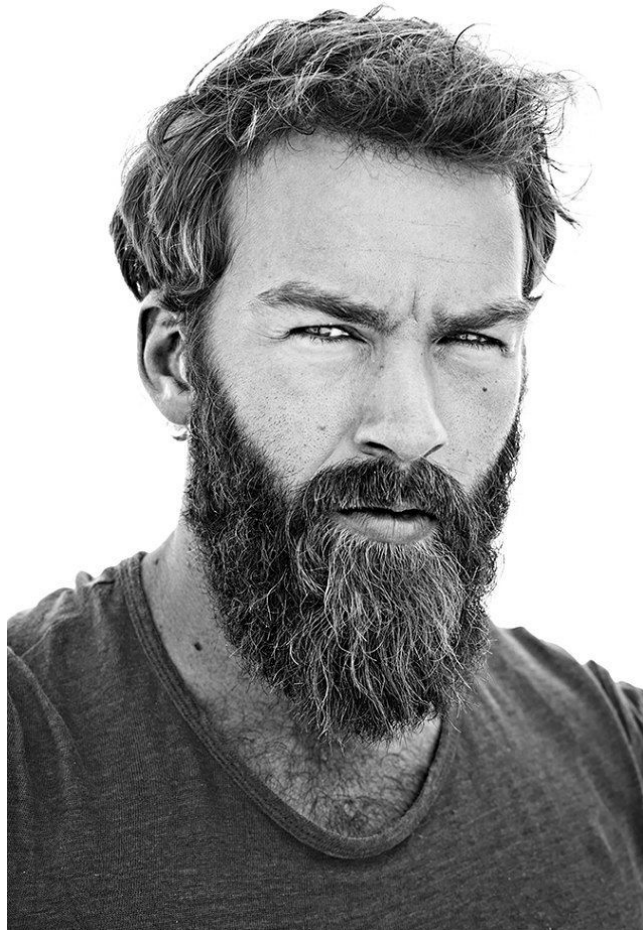

NICHOLAS PETERS

T: +43 1 586 90 27

office@stellamodels.com

—
STELLA
MODELS
×

www.stellamodels.com