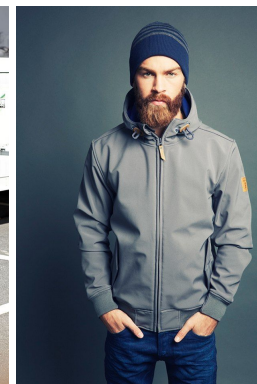

# NICHOLAS PETERS

office@stellamodels.com

STELLA  
MODELS

www.stellamodels.com

HEIGHT	CHEST	WAIST	SHOES	HAIR	EYES
187	100	74	43.0	BROWN	GREEN