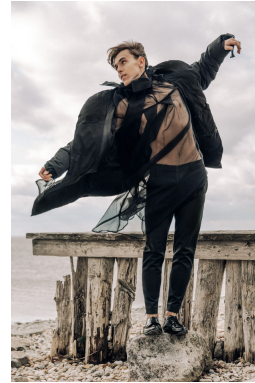

*office@stellamodels.com*

[www.stellamodels.com](http://www.stellamodels.com)

HEIGHT	WAIST	HIPS	SUIT	SHOES	HAIR	EYES
180	69	91	L	43.0	DARK BLONDE	BLUE/GREY