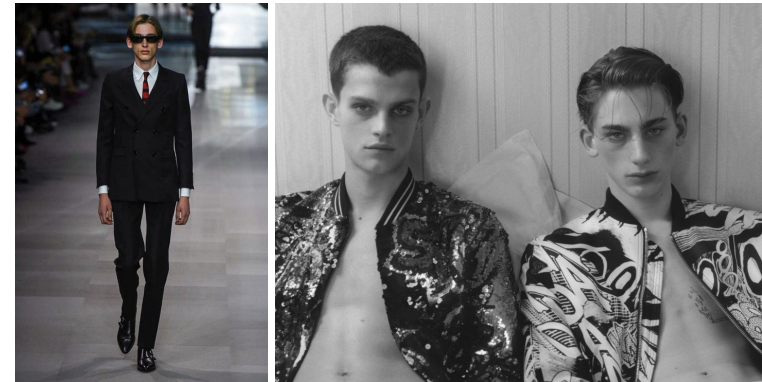

office@stellamodels.com

www.stellamodels.com

HEIGHT	CHEST	WAIST	HIPS	SHOES	HAIR	EYES
189	82	73	95	45.0	BROWN	GREEN