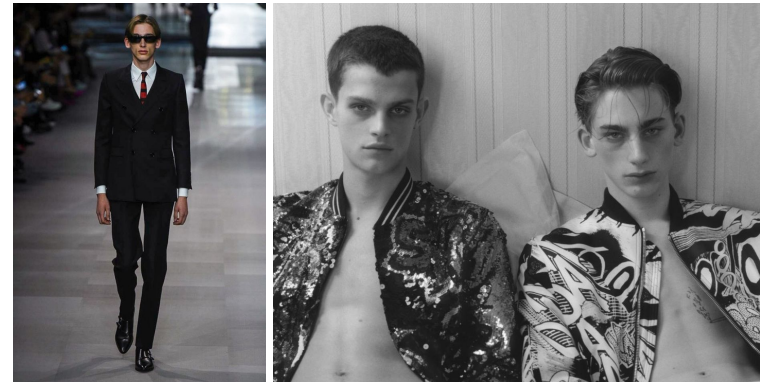

office@stellamodels.com

www.stellamodels.com

HEIGHT	WAIST	HIPS	SHOES	HAIR	EYES	CHEST
189	73	95	45.0	BROWN	GREEN	82