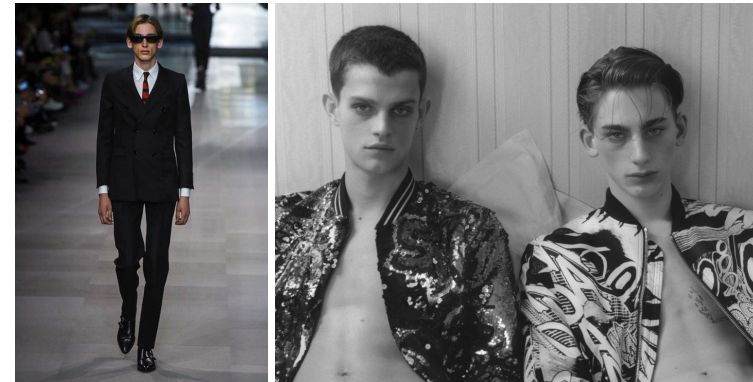

*office@stellamodels.com*

[www.stellamodels.com](http://www.stellamodels.com)

HEIGHT	CHEST	WAIST	HIPS	SHOES	HAIR	EYES
189	82	73	95	45.0	BROWN	GREEN