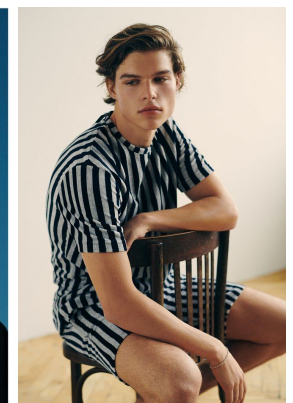

STELLA  
MODELS

www.stellamodels.com

HEIGHT	BUST	DRESS	WAIST	HIPS	SHOES	HAIR	EYES
189			75		46.0	BROWN	GREEN/BROWN