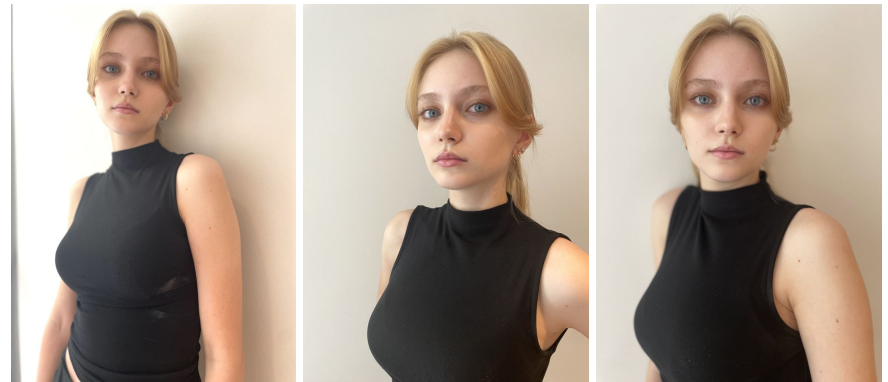

HEIGHT	BUST	DRESS	WAIST	HIPS	SHOES	HAIR	EYES
173	83	34	62	88	38.5	BLONDE	BLUE