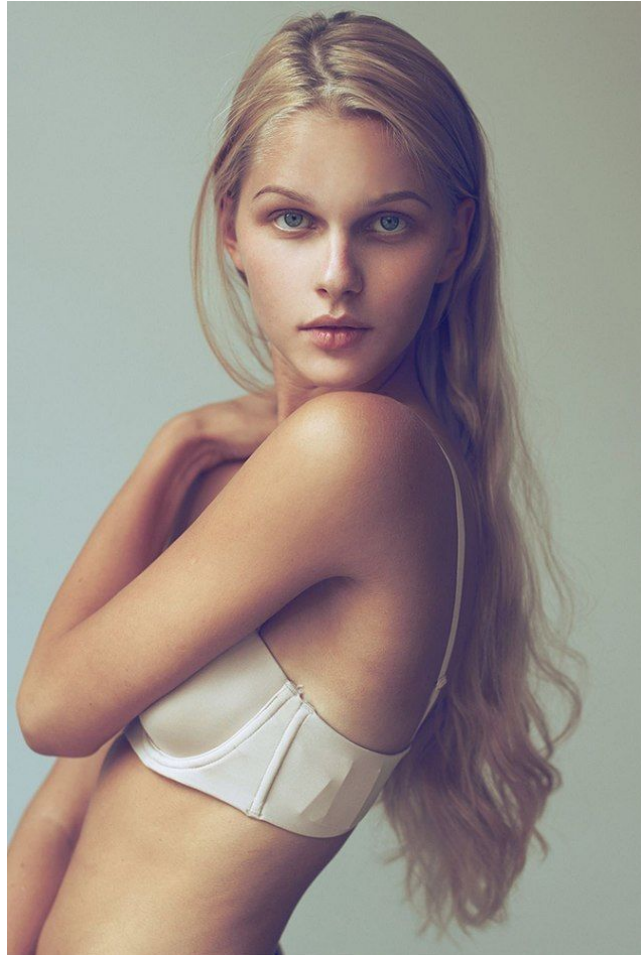

—
STELLA
MODELS
×

NIKI

T: +43 1 586 90 27

office@stellamodels.com

www.stellamodels.com

—
STELLA
MODELS
×

NIKI

T: +43 1 586 90 27

office@stellamodels.com

www.stellamodels.com