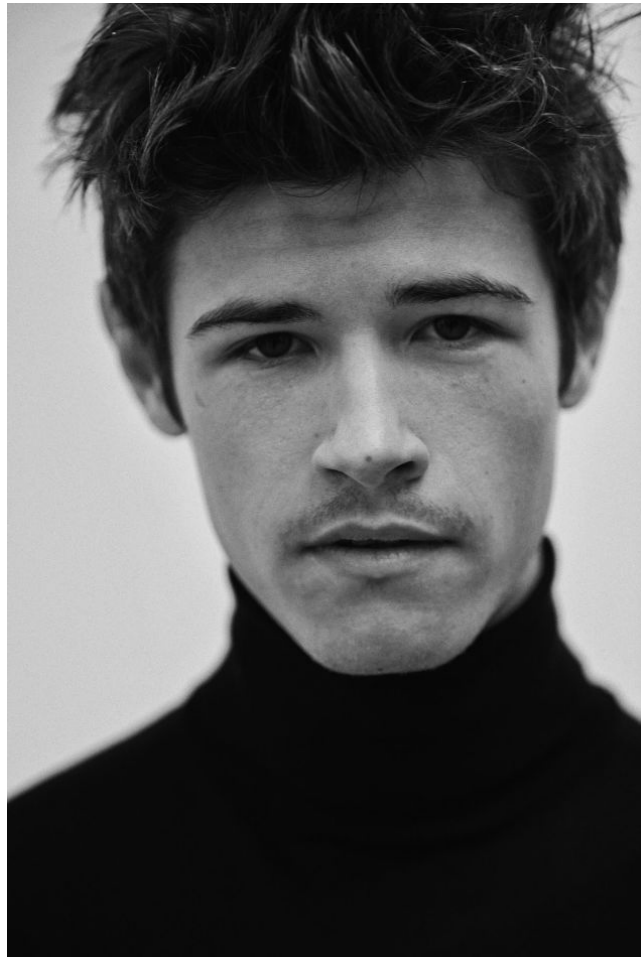

NILS SCHMOLKA

T: +436645129497

office@stellamodels.com

www.stellamodels.com

—
STELLA
MODELS
×