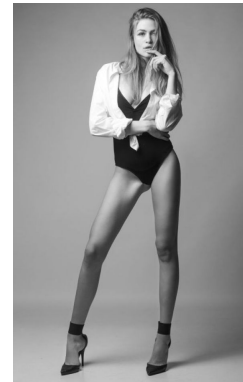

office@stellamodels.com

www.stellamodels.com

HEIGHT	BUST	DRESS	WAIST	HIPS	SHOES	HAIR	EYES
178	85	34-36	61	88	40.0	BLONDE	BLUE