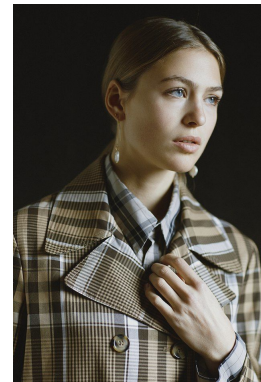

*office@stellamodels.com*

[www.stellamodels.com](http://www.stellamodels.com)

HEIGHT	BUST	DRESS	WAIST	HIPS	SHOES	HAIR	EYES
178	85	34-36	61	88	40.0	BLONDE	BLUE