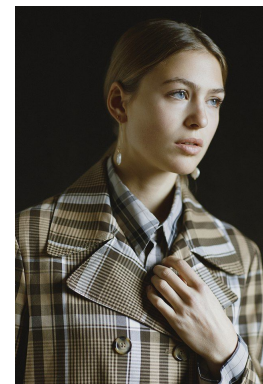

*office@stellamodels.com*

[www.stellamodels.com](http://www.stellamodels.com)

HEIGHT	BUST	DRESS	WAIST	HIPS	SHOES	HAIR	EYES
178	85	34-36	61	88	40.0	BLONDE	BLUE