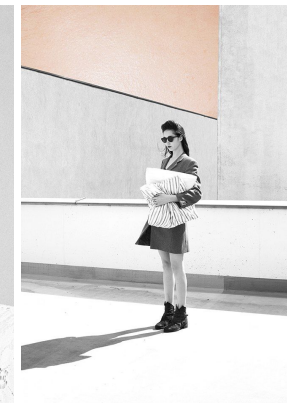

—
STELLA
MODELS
×

www.stellamodels.com

HEIGHT	BUST	DRESS	WAIST	HIPS	SHOES	HAIR	EYES
180	81	36-38	62	92	41.0	BROWN	BROWN