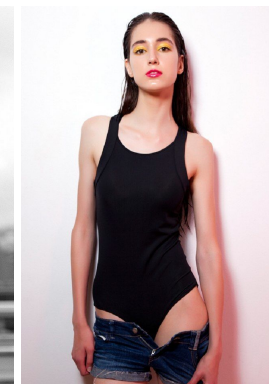

—  
STELLA  
MODELS  
×

[www.stellamodels.com](http://www.stellamodels.com)

HEIGHT	BUST	DRESS	WAIST	HIPS	SHOES	HAIR	EYES
180	81	36-38	62	92	41.0	BROWN	BROWN