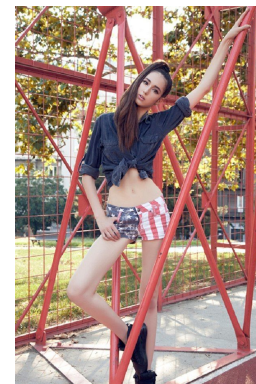

—
STELLA
MODELS
×

www.stellamodels.com

HEIGHT	BUST	DRESS	WAIST	HIPS	SHOES	HAIR	EYES
180	81	36-38	62	92	41.0	BROWN	BROWN