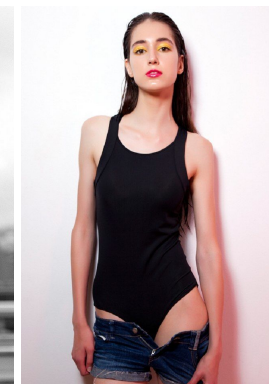

—
STELLA
MODELS
×

www.stellamodels.com

HEIGHT	BUST	DRESS	WAIST	HIPS	SHOES	HAIR	EYES
180	81	36-38	62	92	41.0	BROWN	BROWN