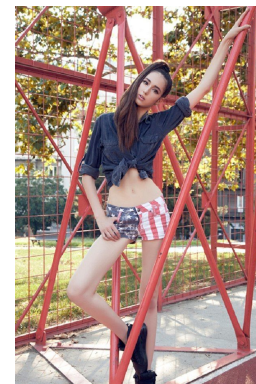

—  
STELLA  
MODELS  
×

[www.stellamodels.com](http://www.stellamodels.com)

HEIGHT	BUST	DRESS	WAIST	HIPS	SHOES	HAIR	EYES
180	81	36-38	62	92	41.0	BROWN	BROWN