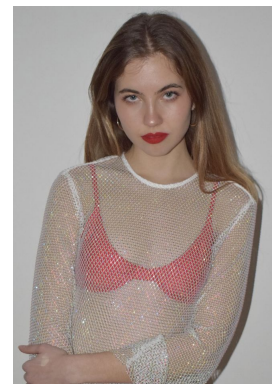

—
STELLA
MODELS
×

www.stellamodels.com

HEIGHT	BUST	DRESS	WAIST	HIPS	SHOES	HAIR	EYES
175	84	34-36	62	90	38.0	BLONDE	BLUE