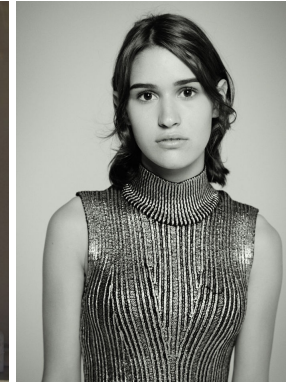

—
STELLA
MODELS
×

www.stellamodels.com

HEIGHT	BUST	DRESS	WAIST	HIPS	SHOES	HAIR	EYES
172	83	32-34	63	87	39.0	BROWN	BROWN