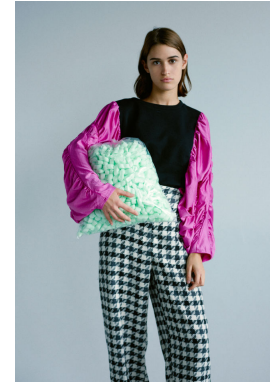

—
STELLA
MODELS
×

www.stellamodels.com

HEIGHT	BUST	DRESS	WAIST	HIPS	SHOES	HAIR	EYES
172	83	32-34	63	87	39.0	BROWN	BROWN