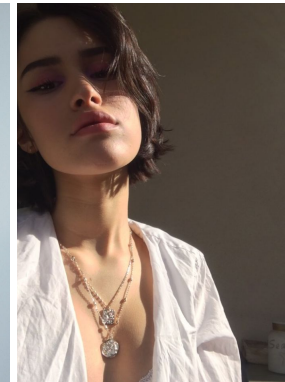

—
STELLA
MODELS
×

www.stellamodels.com

HEIGHT	BUST	DRESS	WAIST	HIPS	SHOES	HAIR	EYES
172	83	32-34	63	87	39.0	BROWN	BROWN