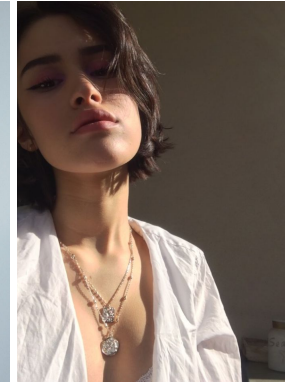

—
STELLA
MODELS
×

www.stellamodels.com

HEIGHT	BUST	DRESS	WAIST	HIPS	SHOES	HAIR	EYES
172	83	32-34	63	87	39.0	BROWN	BROWN