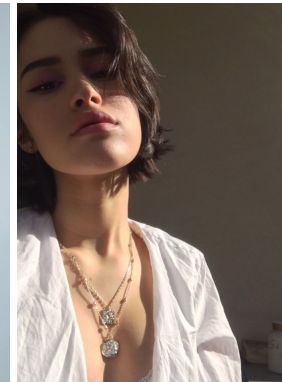

—
STELLA
MODELS
×

www.stellamodels.com

HEIGHT	BUST	DRESS	WAIST	HIPS	SHOES	HAIR	EYES
172	83	32-34	63	87	39.0	BROWN	BROWN