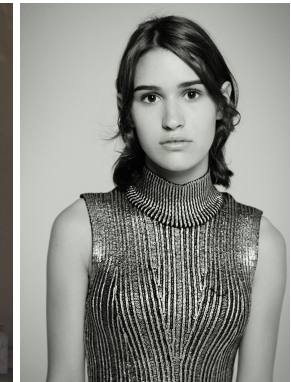

—
STELLA
MODELS
×

www.stellamodels.com

HEIGHT	BUST	DRESS	WAIST	HIPS	SHOES	HAIR	EYES
172	83	32-34	63	87	39.0	BROWN	BROWN