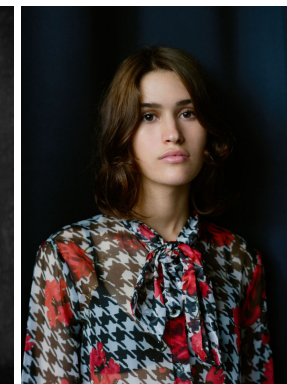

—
STELLA
MODELS
×

www.stellamodels.com

HEIGHT	BUST	DRESS	WAIST	HIPS	SHOES	HAIR	EYES
172	83	32-34	63	87	39.0	BROWN	BROWN