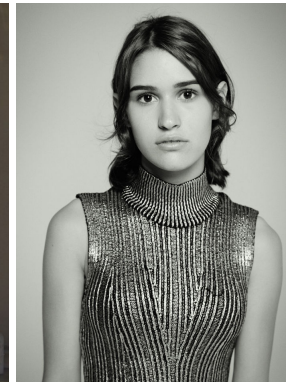

—
STELLA
MODELS
×

www.stellamodels.com

HEIGHT	BUST	DRESS	WAIST	HIPS	SHOES	HAIR	EYES
172	83	32-34	63	87	39.0	BROWN	BROWN