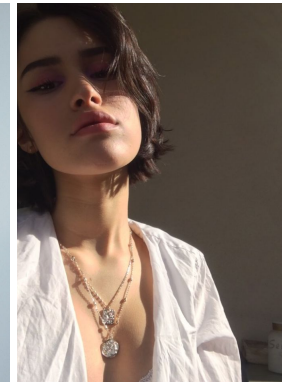

—  
STELLA  
MODELS  
×

[www.stellamodels.com](http://www.stellamodels.com)

HEIGHT	BUST	DRESS	WAIST	HIPS	SHOES	HAIR	EYES
172	83	32-34	63	87	39.0	BROWN	BROWN