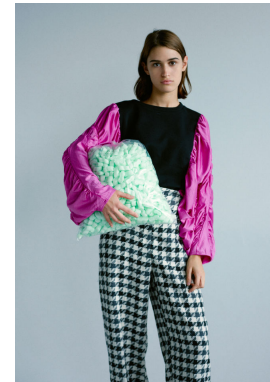

—  
STELLA  
MODELS  
×

[www.stellamodels.com](http://www.stellamodels.com)

HEIGHT	BUST	DRESS	WAIST	HIPS	SHOES	HAIR	EYES
172	83	32-34	63	87	39.0	BROWN	BROWN