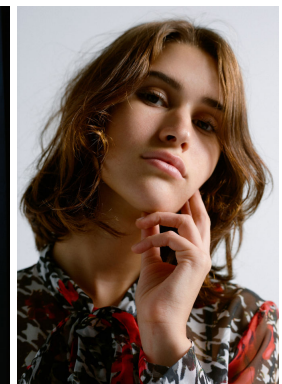

—  
STELLA  
MODELS  
×

[www.stellamodels.com](http://www.stellamodels.com)

HEIGHT	BUST	DRESS	WAIST	HIPS	SHOES	HAIR	EYES
172	83	32-34	63	87	39.0	BROWN	BROWN