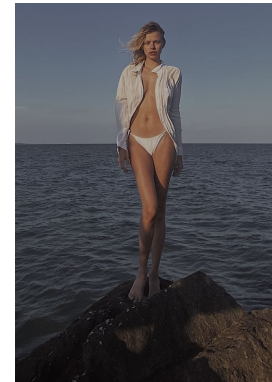

—
STELLA
MODELS
×

www.stellamodels.com

HEIGHT	BUST	DRESS	WAIST	HIPS	SHOES	HAIR	EYES
179	85	34-36	61	88	39.0	BLONDE	GREEN