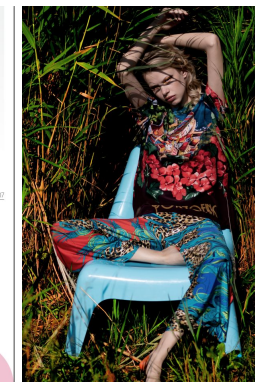

—
STELLA
MODELS
×

www.stellamodels.com

HEIGHT	BUST	DRESS	WAIST	HIPS	SHOES	HAIR	EYES
179	85	34-36	61	88	39.0	BLONDE	GREEN