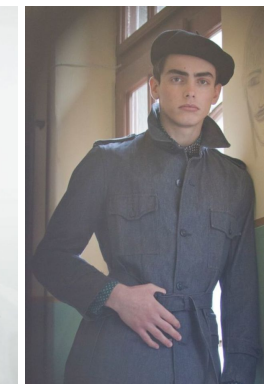

T: +43 1 586 90 27

office@stellamodels.com

www.stellamodels.com

HEIGHT	WAIST	SHOES	HAIR	EYES	CHEST
186	69	44.5	BROWN	GREEN/BROWN	90