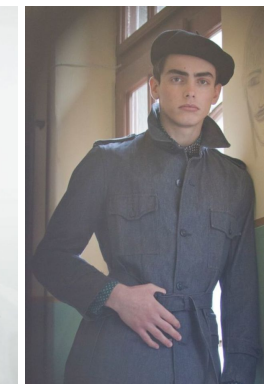

office@stellamodels.com

www.stellamodels.com

—
STELLA
MODELS
×

HEIGHT	BUST	DRESS	WAIST	HIPS	SHOES	HAIR	EYES
186			69		44.5	BROWN	GREEN/BROWN