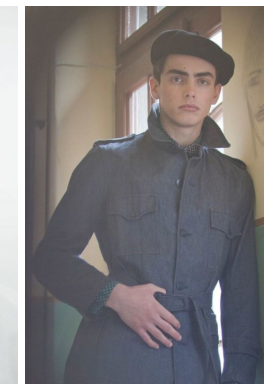

office@stellamodels.com

www.stellamodels.com

HEIGHT	WAIST	SHOES	HAIR	EYES
186	69	44.5	BROWN	GREEN/BROWN