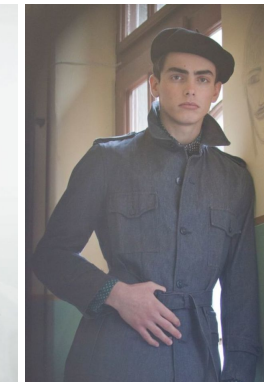

T: +43 1 586 90 27

office@stellamodels.com

www.stellamodels.com

HEIGHT	CHEST	WAIST	SUIT	SHOES	HAIR	EYES
186	90	69	48.0	44.5	BROWN	GREEN/BROWN