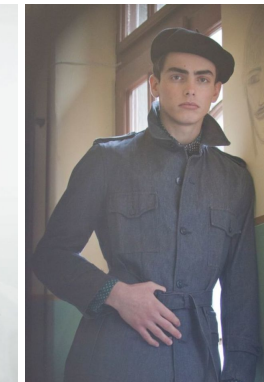

office@stellamodels.com

www.stellamodels.com

HEIGHT	WAIST	SHOES	HAIR	EYES	CHEST
186	69	44.5	BROWN	GREEN/BROWN	90