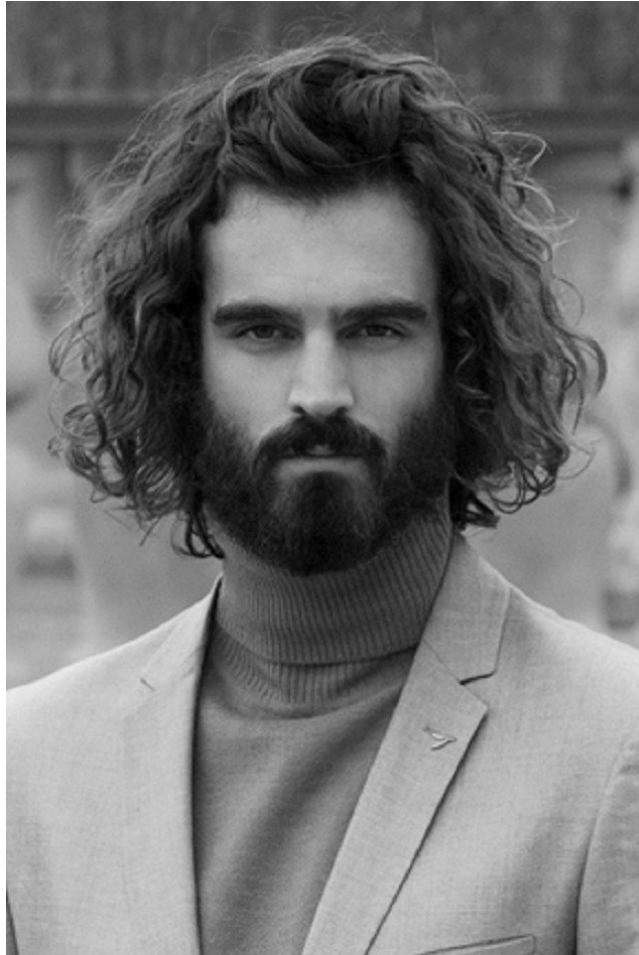

NUNO MARQUES

T: +43 1 586 90 27

office@stellamodels.com

STELLA
MODELS

www.stellamodels.com