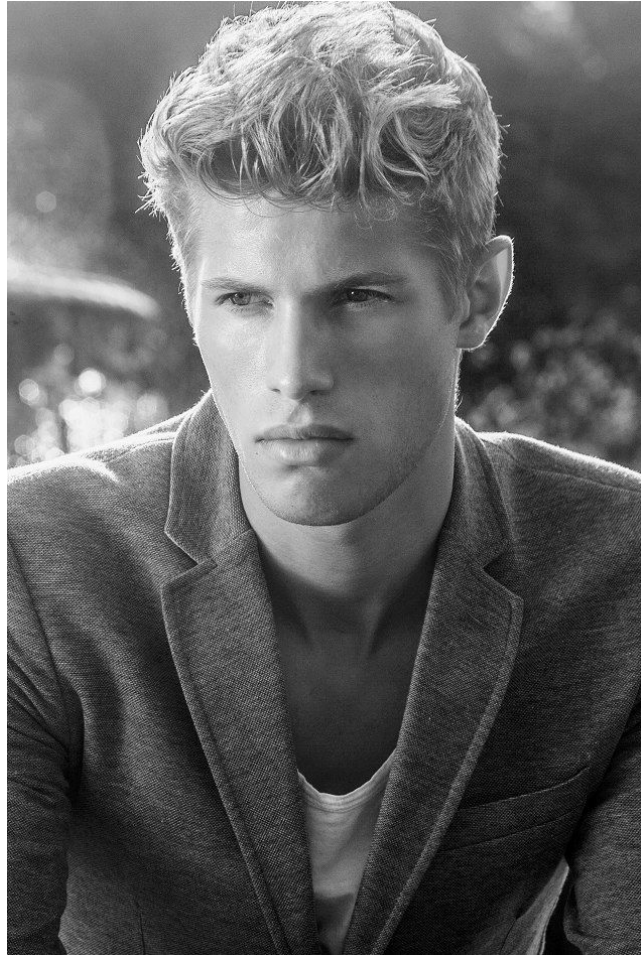

STELLA
MODELS

OSH MACKENZIE

T: +43 1 586 90 27

office@stellamodels.com

www.stellamodels.com