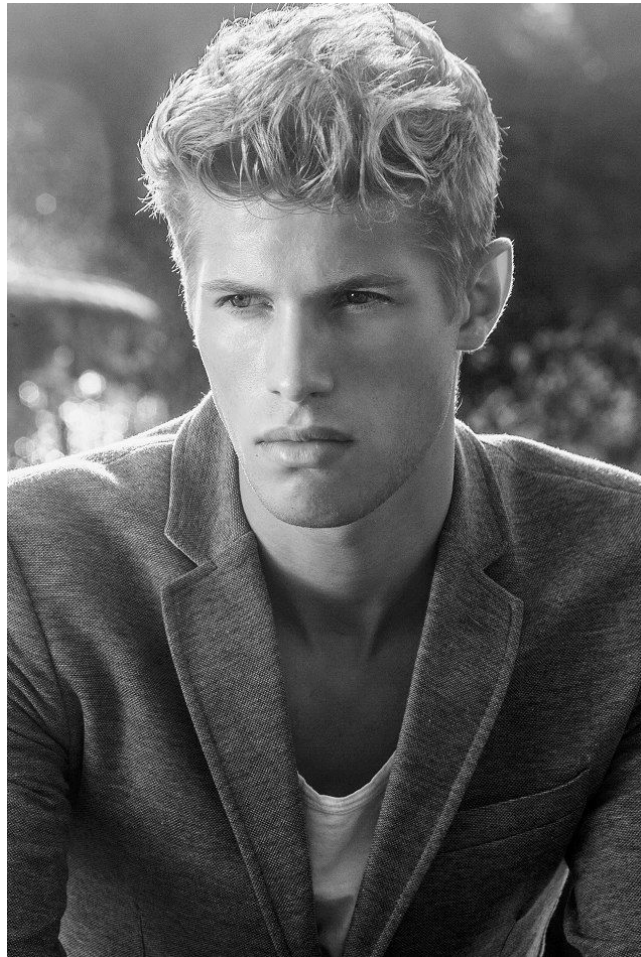

OSH MACKENZIE

T: +43 1 586 90 27

office@stellamodels.com

STELLA
MODELS

www.stellamodels.com